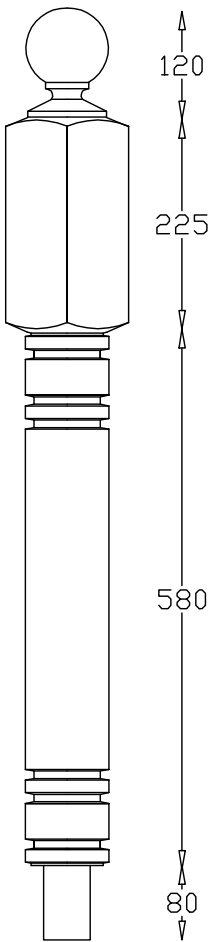

**Full  
Newel**

**Doweled  
Newel**

**Quarter  
Turn Newel**

**Winder  
Newel**

**Spindle  
900mm**

**Spindle  
1100mm**

**Spindles  
Available Sizes**

44 x 44	✓
48 x 48	✓
57 x 57	✓
65 x 65	✓

**Newel Posts  
Available Sizes**

94 x 94	✓
115 x 115	✓
138 x 138	✓
175 x 175	✓
200 x 200	✓

**Newel Bases  
Available Sizes**

600mm, 750mm, 900mm  
1200mm, 1500mm, 1800mm  
2100mm, 2400mm, 2700mm  
Other sizes available on request.  
Can be supplied drilled both ends.

Checked by \_\_\_\_\_

© Copyright  
Spincraft Ltd

Scale **1:8**