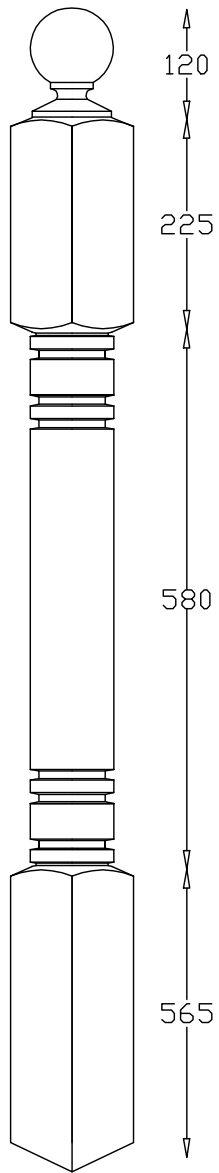

**Full  
Newel**

**Doweled  
Newel**

**Quarter  
Turn Newel**

**Winder  
Newel**

**Spindle  
900mm**

**Spindle  
1100mm**

**Spindles  
Available Sizes**

44 x 44	✓
48 x 48	✓
57 x 57	✓
65 x 65	✓

**Newel Posts  
Available Sizes**

94 x 94	✓
115 x 115	✓
138 x 138	✓
175 x 175	✓
200 x 200	✓

**Newel Bases  
Available Sizes**

600mm, 750mm, 900mm  
1200mm, 1500mm, 1800mm  
2100mm, 2400mm, 2700mm  
Other sizes available on request.  
Can be supplied drilled both ends.

158 Annagher Rd Coalisland Co.Tyrone  
Tel: +44 (0) 28 8774 7727  
Fax: +44 (0) 28 8774 7716  
Email: info@spincraft.co.uk  
Web : www.spincraft.co.uk

**Aruna Collection**

Project number **ARU0656/1**

Drawn by **Spincraft Ltd**

Checked by \_\_\_\_\_

© Copyright  
Spincraft Ltd

Scale **1:8**