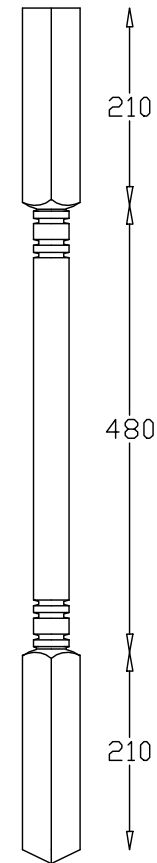

**Full  
Newel**

**Doweled  
Newel**

**Quarter  
Turn Newel**

**Winder  
Newel**

**Spindle  
900mm**

**Spindle  
1100mm**

**Spindles  
Available Sizes**

44 x 44	✓
48 x 48	✓
57 x 57	✓
65 x 65	✓

**Newel Posts  
Available Sizes**

94 x 94	✓
115 x 115	✓
138 x 138	✓
175 x 175	✓
200 x 200	✓

**Newel Bases  
Available Sizes**

600mm, 750mm, 900mm  
1200mm, 1500mm, 1800mm  
2100mm, 2400mm, 2700mm  
Other sizes available on request.  
Can be supplied drilled both ends.

158 Annagher Rd Coalisland Co.Tyrone  
Tel: +44 (0) 28 8774 7727  
Fax: +44 (0) 28 8774 7716  
Email: info@spincraft.co.uk  
Web : www.spincraft.co.uk

**Aruna Collection**

Project number **ARU0656/1**

Drawn by **Spincraft Ltd**

Checked by \_\_\_\_\_

© Copyright  
Spincraft Ltd

Scale **1:8**