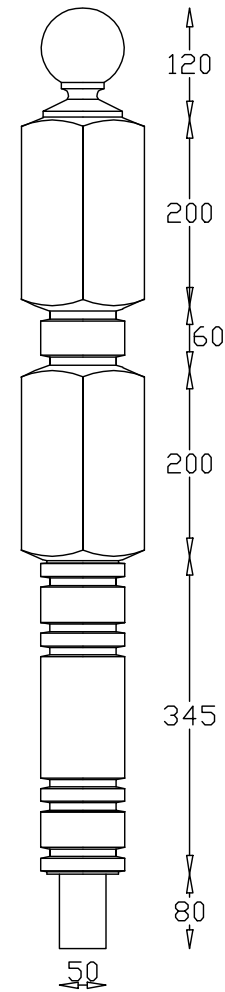

**Full  
Newel**

**Doweled  
Newel**

**Quarter  
Turn Newel**

**Winder  
Newel**

**Spindle  
900mm**

**Spindle  
1100mm**

**Spindles  
Available Sizes**

44 x 44	✓
48 x 48	✓
57 x 57	✓
65 x 65	✓

**Newel Posts  
Available Sizes**

94 x 94	✓
115 x 115	✓
138 x 138	✓
175 x 175	✓
200 x 200	✓

**Newel Bases  
Available Sizes**

600mm, 750mm, 900mm  
1200mm, 1500mm, 1800mm  
2100mm, 2400mm, 2700mm  
Other sizes available on request.  
Can be supplied drilled both ends.

Checked by \_\_\_\_\_

© Copyright  
Spincraft Ltd

Scale **1:8**