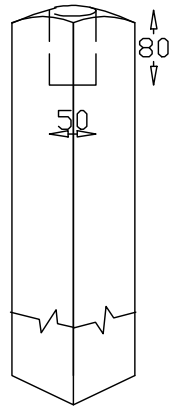

Full Newel

Doweled Newel

Quarter Turn Newel

Winder Newel

Newel Bases Available Sizes

600mm, 750mm, 900mm
1200mm, 1500mm, 1800mm
2100mm, 2400mm, 2700mm
Other sizes available on request.
Can be supplied drilled both ends.

Spindle 900mm

Spindle 1100mm

Spindles Available Sizes

44 x 44	✓
48 x 48	✓
57 x 57	✓
65 x 65	✓

Newel Posts Available Sizes

94 x 94	✓
115 x 115	✓
138 x 138	✓
175 x 175	✓
200 x 200	✓

158 Annagher Rd Coalisland Co.Tyrone
Tel: +44 (0) 28 8774 7727
Fax: +44 (0) 28 8774 7716
Email: info@spincraft.co.uk
Web : www.spincraft.co.uk