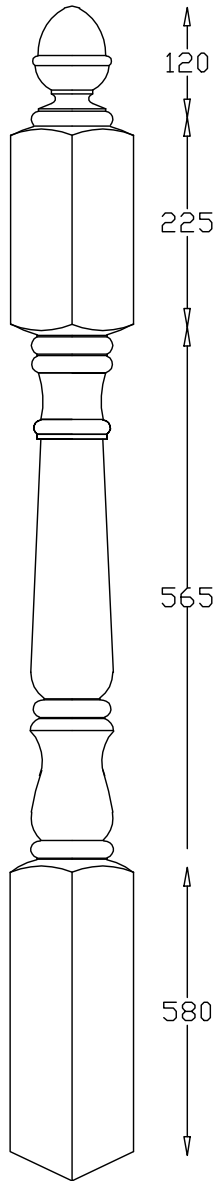

Full Newel

Doweled Newel

Quarter Turn Newel

Winder Newel

Newel Bases Available Sizes

600mm, 750mm, 900mm
1200mm, 1500mm, 1800mm
2100mm, 2400mm, 2700mm
Other sizes available on request.
Can be supplied drilled both ends.

Spindle 900mm

Spindle 1100mm

Spindles Available Sizes

44 x 44	✓
48 x 48	✓
57 x 57	✓
65 x 65	✓

Newel Posts Available Sizes

94 x 94	✓
115 x 115	✓
138 x 138	✓
175 x 175	✓
200 x 200	✓

158 Annagher Rd Coalisland Co.Tyrone
Tel: +44 (0) 28 8774 7727
Fax: +44 (0) 28 8774 7716
Email: info@spincraft.co.uk
Web : www.spincraft.co.uk

Colonial Collection

Project number COL0656/1

Drawn by **Spincraft Ltd**

Checked by _____

© Copyright
Spincraft Ltd

Scale **1:8**