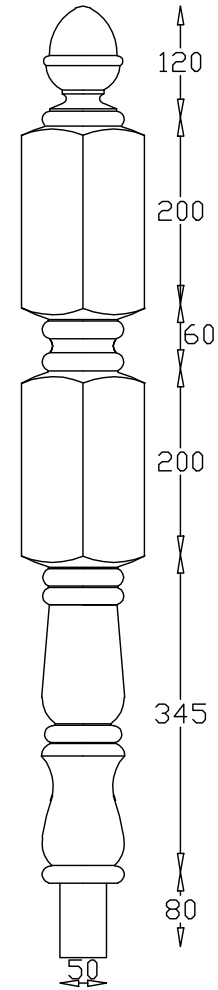

Full Newel

Doweled Newel

Quarter Turn Newel

Winder Newel

Newel Bases Available Sizes

600mm, 750mm, 900mm
1200mm, 1500mm, 1800mm
2100mm, 2400mm, 2700mm
Other sizes available on request.
Can be supplied drilled both ends.

Spindle 900mm

Spindle 1100mm

Spindles Available Sizes

44 x 44	✓
48 x 48	✓
57 x 57	✓
65 x 65	✓

Newel Posts Available Sizes

94 x 94	✓
115 x 115	✓
138 x 138	✓
175 x 175	✓
200 x 200	✓

158 Annagher Rd Coalisland Co.Tyrone
Tel: +44 (0) 28 8774 7727
Fax: +44 (0) 28 8774 7716
Email: info@spincraft.co.uk
Web : www.spincraft.co.uk

Colonial Collection

Project number COL0656/1

Drawn by **Spincraft Ltd**

Checked by _____

© Copyright
Spincraft Ltd

Scale **1:8**