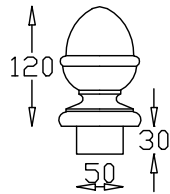

Full Newel

Doweled Newel

Quarter Turn Newel

Winder Newel

Newel Bases Available Sizes

600mm, 750mm, 900mm
1200mm, 1500mm, 1800mm
2100mm, 2400mm, 2700mm
Other sizes available on request.
Can be supplied drilled both ends.

Spindle 900mm

Spindle 1100mm

Spindles Available Sizes

44 x 44	✓
48 x 48	✓
57 x 57	✓
65 x 65	✓

Newel Posts Available Sizes

94 x 94	✓
115 x 115	✓
138 x 138	✓
175 x 175	✓
200 x 200	✓

158 Annagher Rd Coalisland Co.Tyrone
Tel: +44 (0) 28 8774 7727
Fax: +44 (0) 28 8774 7716
Email: info@spincraft.co.uk
Web : www.spincraft.co.uk