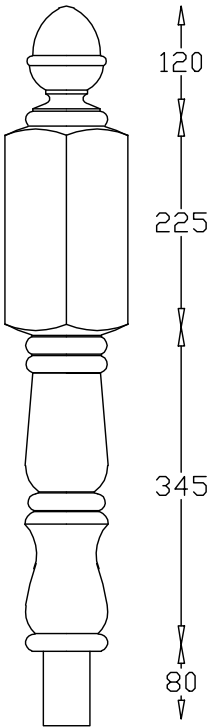

Full Newel

Doweled Newel

Quarter Turn Newel

Winder Newel

Newel Bases Available Sizes

600mm, 750mm, 900mm
1200mm, 1500mm, 1800mm
2100mm, 2400mm, 2700mm
Other sizes available on request.
Can be supplied drilled both ends.

Spindle 900mm

Spindle 1100mm

Spindles Available Sizes

44 x 44	✓
48 x 48	✓
57 x 57	✓
65 x 65	✓

Newel Posts Available Sizes

94 x 94	✓
115 x 115	✓
138 x 138	✓
175 x 175	✓
200 x 200	✓

158 Annagher Rd Coalisland Co.Tyrone
Tel: +44 (0) 28 8774 7727
Fax: +44 (0) 28 8774 7716
Email: info@spincraft.co.uk
Web : www.spincraft.co.uk

Colonial Collection

Project number COL0656/1

Drawn by **Spincraft Ltd**

Checked by _____

© Copyright
Spincraft Ltd

Scale **1:8**