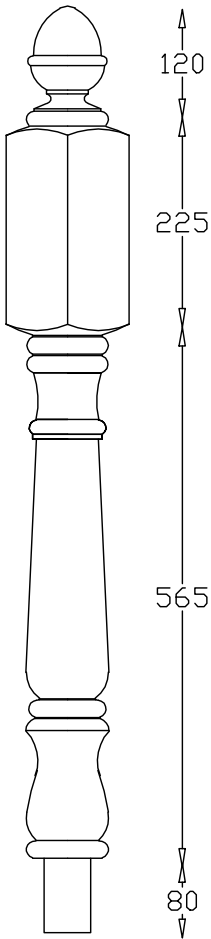

Full Newel

Doweled Newel

Quarter Turn Newel

Winder Newel

Newel Bases Available Sizes

600mm, 750mm, 900mm
1200mm, 1500mm, 1800mm
2100mm, 2400mm, 2700mm
Other sizes available on request.
Can be supplied drilled both ends.

Spindle 900mm

Spindle 1100mm

Spindles Available Sizes

44 x 44	✓
48 x 48	✓
57 x 57	✓
65 x 65	✓

Newel Posts Available Sizes

94 x 94	✓
115 x 115	✓
138 x 138	✓
175 x 175	✓
200 x 200	✓

158 Annagher Rd Coalisland Co.Tyrone
Tel: +44 (0) 28 8774 7727
Fax: +44 (0) 28 8774 7716
Email: info@spincraft.co.uk
Web : www.spincraft.co.uk

Colonial Collection

Project number COL0656/1

Drawn by **Spincraft Ltd**

Checked by _____

© Copyright
Spincraft Ltd

Scale **1:8**