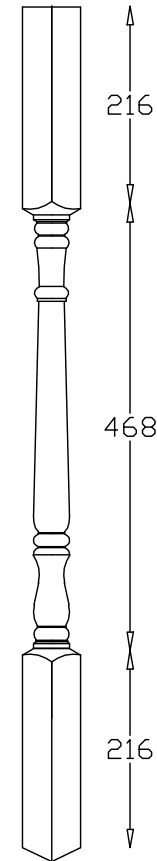

Full Newel

Doweled Newel

Quarter Turn Newel

Winder Newel

Newel Bases Available Sizes

600mm, 750mm, 900mm
1200mm, 1500mm, 1800mm
2100mm, 2400mm, 2700mm
Other sizes available on request.
Can be supplied drilled both ends.

Spindle 900mm

Spindle 1100mm

Spindles Available Sizes

44 x 44	✓
48 x 48	✓
57 x 57	✓
65 x 65	✓

Newel Posts Available Sizes

94 x 94	✓
115 x 115	✓
138 x 138	✓
175 x 175	✓
200 x 200	✓

158 Annagher Rd Coalisland Co.Tyrone
Tel: +44 (0) 28 8774 7727
Fax: +44 (0) 28 8774 7716
Email: info@spincraft.co.uk
Web : www.spincraft.co.uk

Colonial Collection

Project number COL0656/1

Drawn by **Spincraft Ltd**

Checked by _____

© Copyright
Spincraft Ltd

Scale **1:8**