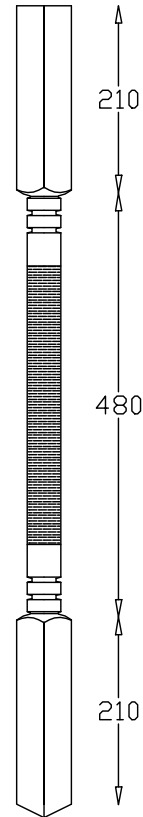

Full Newel

Doweled Newel

Quarter Turn Newel

Winder Newel

Spindle 900mm

Spindle 1100mm

Spindles Available Sizes

44 x 44	✓
48 x 48	✓
57 x 57	NA
65 x 65	NA

Newel Posts Available Sizes

94 x 94	✓
115 x 115	✓
138 x 138	NA
175 x 175	NA
200 x 200	NA

Newel Bases

Available Sizes

600mm, 750mm, 900mm
1200mm, 1500mm, 1800mm
2100mm, 2400mm, 2700mm

Other sizes available on request.
Can be supplied drilled both ends.

Checked by _____

© Copyright
Spincraft Ltd

Scale **1:3**