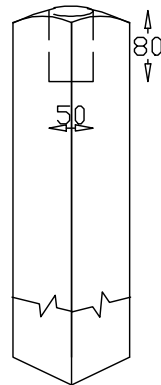

Full Newel

Doweled Newel

Quarter Turn Newel

Winder Newel

Spindle 900mm

Spindle 1100mm

Spindles Available Sizes

44 x 44	✓
48 x 48	✓
57 x 57	NA
65 x 65	NA

Newel Posts Available Sizes

94 x 94	✓
115 x 115	✓
138 x 138	NA
175 x 175	NA
200 x 200	NA

Newel Bases

Available Sizes

600mm, 750mm, 900mm
1200mm, 1500mm, 1800mm
2100mm, 2400mm, 2700mm

Other sizes available on request.
Can be supplied drilled both ends.