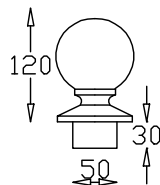

Full Newel

Doweled Newel

Quarter Turn Newel

Winder Newel

Spindle 900mm

Spindle 1100mm

Spindles Available Sizes

44 x 44	✓
48 x 48	✓
57 x 57	NA
65 x 65	NA

Newel Posts Available Sizes

94 x 94	✓
115 x 115	✓
138 x 138	NA
175 x 175	NA
200 x 200	NA

Newel Bases

Available Sizes

600mm, 750mm, 900mm
1200mm, 1500mm, 1800mm
2100mm, 2400mm, 2700mm

Other sizes available on request.
Can be supplied drilled both ends.