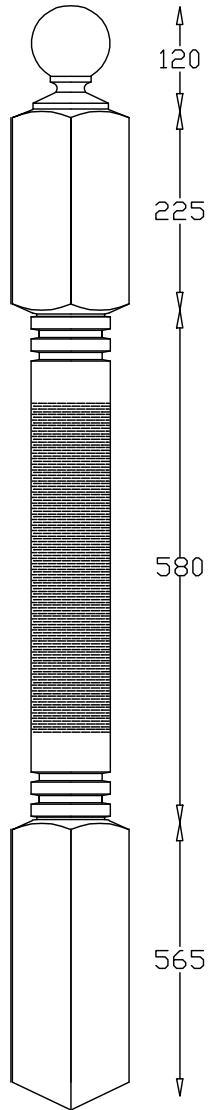

Full Newel

Doweled Newel

Quarter Turn Newel

Winder Newel

Spindle 900mm

Spindle 1100mm

Spindles Available Sizes

44 x 44	✓
48 x 48	✓
57 x 57	NA
65 x 65	NA

Newel Posts Available Sizes

94 x 94	✓
115 x 115	✓
138 x 138	NA
175 x 175	NA
200 x 200	NA

Newel Bases

Available Sizes

600mm, 750mm, 900mm
1200mm, 1500mm, 1800mm
2100mm, 2400mm, 2700mm

Other sizes available on request.
Can be supplied drilled both ends.

Checked by _____

© Copyright
Spincraft Ltd

Scale **1:3**