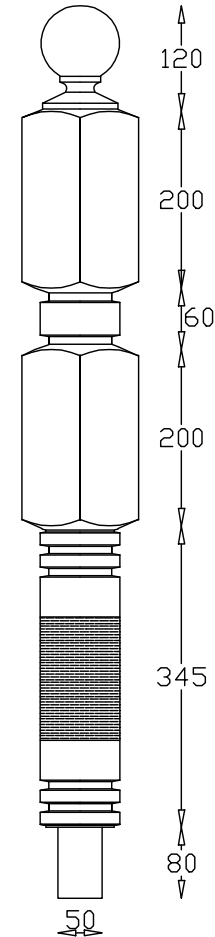

Full Newel

Doweled Newel

Quarter Turn Newel

Winder Newel

Spindle 900mm

Spindle 1100mm

Spindles Available Sizes

44 x 44	✓
48 x 48	✓
57 x 57	NA
65 x 65	NA

Newel Posts Available Sizes

94 x 94	✓
115 x 115	✓
138 x 138	NA
175 x 175	NA
200 x 200	NA

Newel Bases

Available Sizes

600mm, 750mm, 900mm
1200mm, 1500mm, 1800mm
2100mm, 2400mm, 2700mm

Other sizes available on request.
Can be supplied drilled both ends.

Checked by _____

© Copyright
Spincraft Ltd

Scale **1:3**