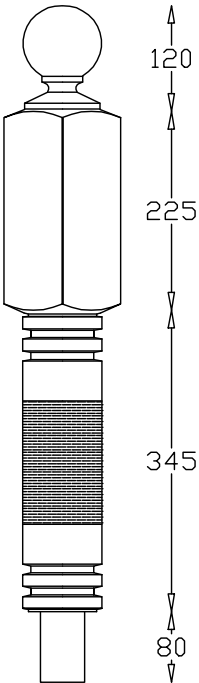

Full Newel

Doweled Newel

Quarter Turn Newel

Winder Newel

Spindle 900mm

Spindle 1100mm

Spindles Available Sizes

44 x 44	✓
48 x 48	✓
57 x 57	NA
65 x 65	NA

Newel Posts Available Sizes

94 x 94	✓
115 x 115	✓
138 x 138	NA
175 x 175	NA
200 x 200	NA

Newel Bases

Available Sizes

600mm, 750mm, 900mm
1200mm, 1500mm, 1800mm
2100mm, 2400mm, 2700mm

Other sizes available on request.
Can be supplied drilled both ends.

Checked by _____

© Copyright
Spincraft Ltd

Scale **1:3**