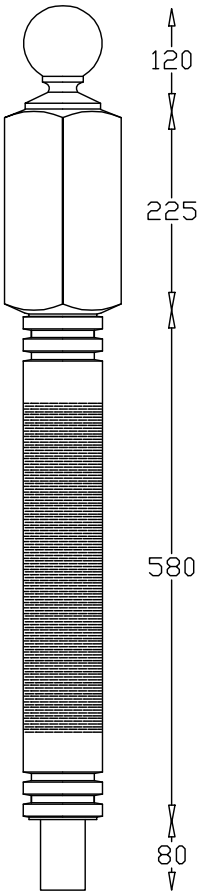

Full Newel

Doweled Newel

Quarter Turn Newel

Winder Newel

Spindle 900mm

Spindle 1100mm

Spindles Available Sizes

44 x 44	✓
48 x 48	✓
57 x 57	NA
65 x 65	NA

Newel Posts Available Sizes

94 x 94	✓
115 x 115	✓
138 x 138	NA
175 x 175	NA
200 x 200	NA

Newel Bases

Available Sizes

600mm, 750mm, 900mm
1200mm, 1500mm, 1800mm
2100mm, 2400mm, 2700mm

Other sizes available on request.
Can be supplied drilled both ends.

Checked by _____

© Copyright
Spincraft Ltd

Scale **1:3**