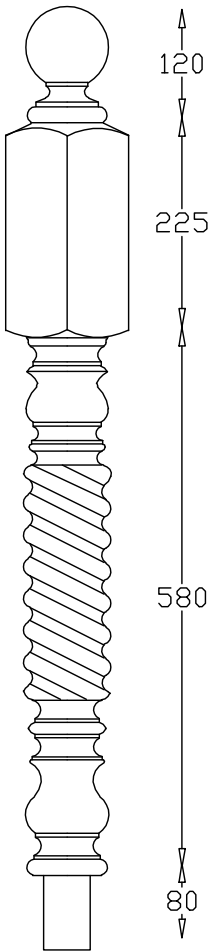

**Full
Newel**

**Doweled
Newel**

**Quarter
Turn Newel**

**Winder
Newel**

**Spindle
900mm**

**Spindle
1100mm**

**Spindles
Available Sizes**

44 x 44	✓
48 x 48	✓
57 x 57	✓
65 x 65	✓

**Newel Posts
Available Sizes**

94 x 94	✓
115 x 115	✓
138 x 138	✓
175 x 175	✓
200 x 200	✓

**Newel Bases
Available Sizes**

600mm, 750mm, 900mm
1200mm, 1500mm, 1800mm
2100mm, 2400mm, 2700mm
Other sizes available on request.
Can be supplied drilled both ends.

Checked by _____

© Copyright
Spincraft Ltd

Scale **1:8**