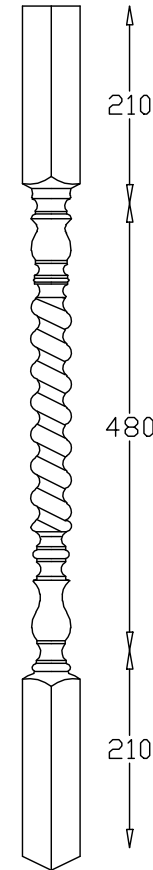

**Full
Newel**

**Doweled
Newel**

**Quarter
Turn Newel**

**Winder
Newel**

**Spindle
900mm**

**Spindle
1100mm**

**Spindles
Available Sizes**

44 x 44	✓
48 x 48	✓
57 x 57	✓
65 x 65	✓

**Newel Posts
Available Sizes**

94 x 94	✓
115 x 115	✓
138 x 138	✓
175 x 175	✓
200 x 200	✓

**Newel Bases
Available Sizes**

600mm, 750mm, 900mm
1200mm, 1500mm, 1800mm
2100mm, 2400mm, 2700mm
Other sizes available on request.
Can be supplied drilled both ends.

Checked by _____

© Copyright
Spincraft Ltd

Scale **1:8**