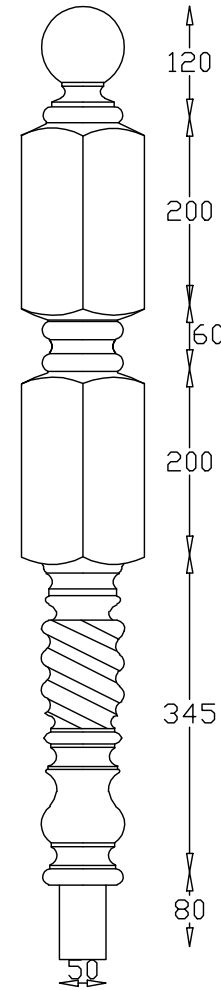

**Full
Newel**

**Doweled
Newel**

**Quarter
Turn Newel**

**Winder
Newel**

**Spindle
900mm**

**Spindle
1100mm**

**Spindles
Available Sizes**

44 x 44	✓
48 x 48	✓
57 x 57	✓
65 x 65	✓

**Newel Posts
Available Sizes**

94 x 94	✓
115 x 115	✓
138 x 138	✓
175 x 175	✓
200 x 200	✓

**Newel Bases
Available Sizes**

600mm, 750mm, 900mm
1200mm, 1500mm, 1800mm
2100mm, 2400mm, 2700mm
Other sizes available on request.
Can be supplied drilled both ends.

Checked by _____

© Copyright
Spincraft Ltd

Scale **1:8**