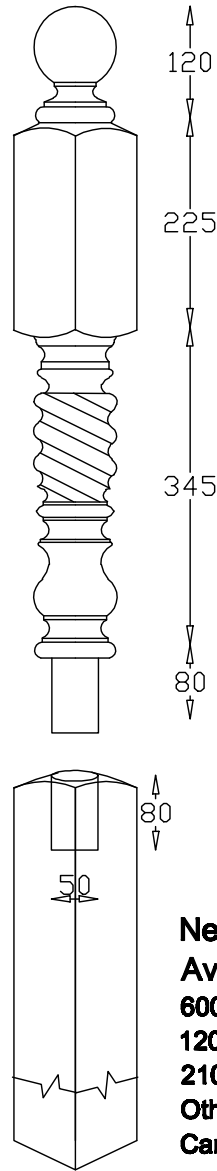

**Full
Newel**

**Doweled
Newel**

**Quarter
Turn Newel**

**Winder
Newel**

**Spindle
900mm**

**Spindle
1100mm**

**Spindles
Available Sizes**

44 x 44	✓
48 x 48	✓
57 x 57	✓
65 x 65	✓

**Newel Posts
Available Sizes**

94 x 94	✓
115 x 115	✓
138 x 138	✓
175 x 175	✓
200 x 200	✓

**Newel Bases
Available Sizes**

600mm, 750mm, 900mm
1200mm, 1500mm, 1800mm
2100mm, 2400mm, 2700mm
Other sizes available on request.
Can be supplied drilled both ends.

Checked by _____

© Copyright
Spincraft Ltd

Scale **1:8**