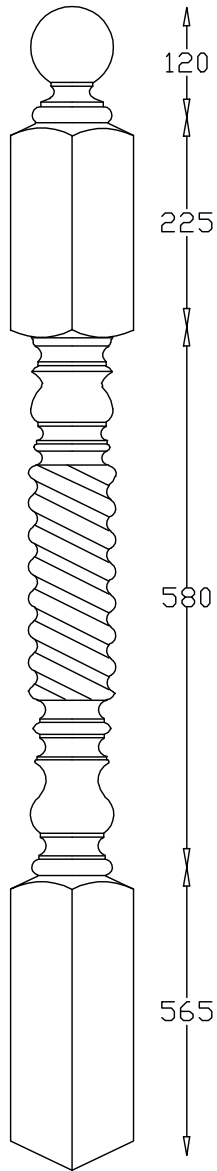

**Full
Newel**

**Doweled
Newel**

**Quarter
Turn Newel**

**Winder
Newel**

**Spindle
900mm**

**Spindle
1100mm**

**Spindles
Available Sizes**

44 x 44	✓
48 x 48	✓
57 x 57	✓
65 x 65	✓

**Newel Posts
Available Sizes**

94 x 94	✓
115 x 115	✓
138 x 138	✓
175 x 175	✓
200 x 200	✓

**Newel Bases
Available Sizes**

600mm, 750mm, 900mm
1200mm, 1500mm, 1800mm
2100mm, 2400mm, 2700mm
Other sizes available on request.
Can be supplied drilled both ends.

Checked by _____

© Copyright
Spincraft Ltd

Scale **1:8**