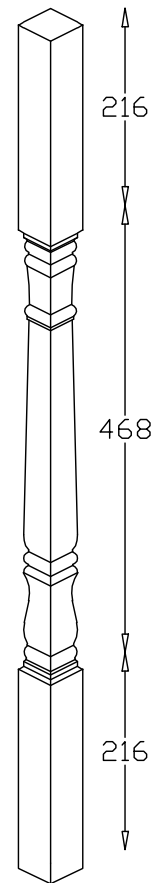

**Full Newel**

**Doweled Newel**

**Quarter Turn Newel**

**Winder Newel**

**Newel Bases Available Sizes**

600mm, 750mm, 900mm  
1200mm, 1500mm, 1800mm  
2100mm, 2400mm, 2700mm  
Other sizes available on request.  
Can be supplied drilled both ends.

**Spindle 900mm**

**Spindle 1100mm**

**Spindles Available Sizes**

44 x 44	✓
48 x 48	✓
57 x 57	✓
65 x 65	✓

**Newel Posts Available Sizes**

94 x 94	✓
115 x 115	✓
138 x 138	✓
175 x 175	NA
200 x 200	NA

158 Annagher Rd Coalisland Co.Tyrone  
Tel: +44 (0) 28 8774 7727  
Fax: +44 (0) 28 8774 7716  
Email: info@spincraft.co.uk  
Web : www.spincraft.co.uk

**Provincial Collection**

Project number PRO0656/1

Drawn by **Spincraft Ltd**

Checked by \_\_\_\_\_

© Copyright  
SpinCraft Ltd

Scale **1:8**