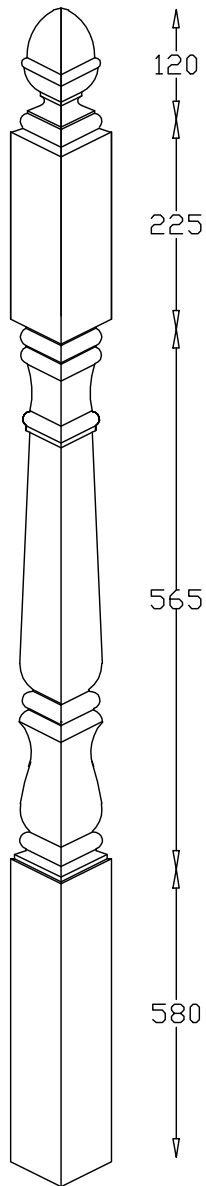

**Full Newel**

**Doweled Newel**

**Quarter Turn Newel**

**Winder Newel**

**Newel Bases Available Sizes**

600mm, 750mm, 900mm  
1200mm, 1500mm, 1800mm  
2100mm, 2400mm, 2700mm  
Other sizes available on request.  
Can be supplied drilled both ends.

**Spindle 900mm**

**Spindle 1100mm**

**Spindles Available Sizes**

44 x 44	✓
48 x 48	✓
57 x 57	✓
65 x 65	✓

**Newel Posts Available Sizes**

94 x 94	✓
115 x 115	✓
138 x 138	✓
175 x 175	NA
200 x 200	NA

158 Annagher Rd Coalisland Co.Tyrone  
Tel: +44 (0) 28 8774 7727  
Fax: +44 (0) 28 8774 7716  
Email: info@spincraft.co.uk  
Web : www.spincraft.co.uk

**Provincial Collection**

Project number PRO0656/1

Drawn by **Spincraft Ltd**

Checked by \_\_\_\_\_

© Copyright  
SpinCraft Ltd

Scale **1:8**