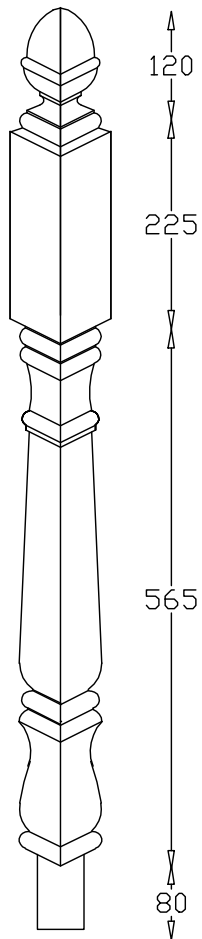

**Full Newel**

**Doweled Newel**

**Quarter Turn Newel**

**Winder Newel**

**Newel Bases Available Sizes**

600mm, 750mm, 900mm  
1200mm, 1500mm, 1800mm  
2100mm, 2400mm, 2700mm  
Other sizes available on request.  
Can be supplied drilled both ends.

**Spindle 900mm**

**Spindle 1100mm**

**Spindles Available Sizes**

44 x 44	✓
48 x 48	✓
57 x 57	✓
65 x 65	✓

**Newel Posts Available Sizes**

94 x 94	✓
115 x 115	✓
138 x 138	✓
175 x 175	NA
200 x 200	NA

158 Annagher Rd Coalisland Co.Tyrone  
Tel: +44 (0) 28 8774 7727  
Fax: +44 (0) 28 8774 7716  
Email: info@spincraft.co.uk  
Web : www.spincraft.co.uk

**Provincial Collection**

Project number PRO0656/1

Drawn by **Spincraft Ltd**

Checked by \_\_\_\_\_

© Copyright  
SpinCraft Ltd

Scale **1:8**