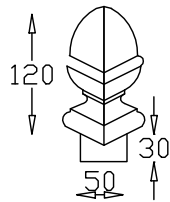

**Full Newel**

**Doweled Newel**

**Quarter Turn Newel**

**Winder Newel**

**Newel Bases Available Sizes**

600mm, 750mm, 900mm  
1200mm, 1500mm, 1800mm  
2100mm, 2400mm, 2700mm  
Other sizes available on request.  
Can be supplied drilled both ends.

**Spindle 900mm**

**Spindle 1100mm**

**Spindles Available Sizes**

44 x 44	✓
48 x 48	✓
57 x 57	✓
65 x 65	✓

**Newel Posts Available Sizes**

94 x 94	✓
115 x 115	✓
138 x 138	✓
175 x 175	NA
200 x 200	NA

158 Annagher Rd Coalisland Co.Tyrone  
Tel: +44 (0) 28 8774 7727  
Fax: +44 (0) 28 8774 7716  
Email: info@spincraft.co.uk  
Web : www.spincraft.co.uk

**Provincial Collection**

Project number PRO0656/1

Drawn by **Spincraft Ltd**

Checked by \_\_\_\_\_

© Copyright  
SpinCraft Ltd

Scale **1:8**