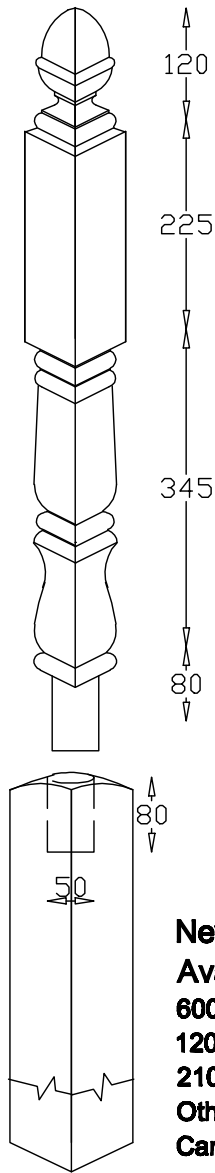

**Full Newel**

**Doweled Newel**

**Quarter Turn Newel**

**Winder Newel**

**Newel Bases Available Sizes**

600mm, 750mm, 900mm  
1200mm, 1500mm, 1800mm  
2100mm, 2400mm, 2700mm  
Other sizes available on request.  
Can be supplied drilled both ends.

**Spindle 900mm**

**Spindle 1100mm**

**Spindles Available Sizes**

44 x 44	✓
48 x 48	✓
57 x 57	✓
65 x 65	✓

**Newel Posts Available Sizes**

94 x 94	✓
115 x 115	✓
138 x 138	✓
175 x 175	NA
200 x 200	NA

158 Annagher Rd Coalisland Co.Tyrone  
Tel: +44 (0) 28 8774 7727  
Fax: +44 (0) 28 8774 7716  
Email: info@spincraft.co.uk  
Web : www.spincraft.co.uk

**Provincial Collection**

Project number PRO0656/1

Drawn by **Spincraft Ltd**

Checked by \_\_\_\_\_

© Copyright  
SpinCraft Ltd

Scale **1:8**