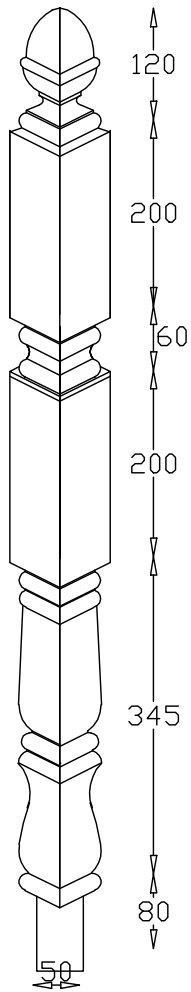

**Full Newel**

**Doweled Newel**

**Quarter Turn Newel**

**Winder Newel**

**Newel Bases Available Sizes**

600mm, 750mm, 900mm  
1200mm, 1500mm, 1800mm  
2100mm, 2400mm, 2700mm  
Other sizes available on request.  
Can be supplied drilled both ends.

**Spindle 900mm**

**Spindle 1100mm**

**Spindles Available Sizes**

44 x 44	✓
48 x 48	✓
57 x 57	✓
65 x 65	✓

**Newel Posts Available Sizes**

94 x 94	✓
115 x 115	✓
138 x 138	✓
175 x 175	NA
200 x 200	NA

158 Annagher Rd Coalisland Co.Tyrone  
Tel: +44 (0) 28 8774 7727  
Fax: +44 (0) 28 8774 7716  
Email: info@spincraft.co.uk  
Web : www.spincraft.co.uk

**Provincial Collection**

Project number PRO0656/1

Drawn by **Spincraft Ltd**

Checked by \_\_\_\_\_

© Copyright  
SpinCraft Ltd

Scale **1:8**