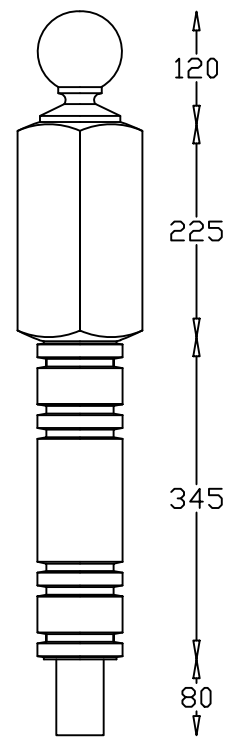

Full Newel

Doweled Newel

Quarter Turn Newel

Winder Newel

Spindle 900mm

Spindle 1100mm

Ball Cap

**Newel Bases**

**Available Sizes**

600mm, 750mm, 900mm  
 1200mm, 1500mm, 1800mm  
 2100mm, 2400mm, 2700mm  
 Other sizes available on request.  
 Can be supplied drilled both ends.

**Spindles Available Sizes**

44 x 44	✓
48 x 48	✓
57 x 57	✓
65 x 65	✓

**Newel Posts Available Sizes**

94 x 94	✓
115 x 115	✓
138 x 138	✓

**S**  
**SPINCRRAFT**  
 Stair Components

158 Annagher Rd Coalisland Co.Tyrone  
 Tel: +44 (0) 28 8774 7727  
 Email: info@spincraft.co.uk  
 Web : www.spincraft.co.uk

---

**Aruna Collection**

Project number \_\_\_\_\_

Drawn by **Spincraft Ltd**

Checked by **January 2017**

© Copyright  
 Spincraft Ltd

Scale -----