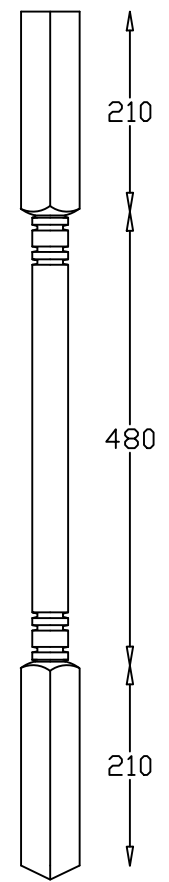

Full Newel

Doweled Newel

Quarter Turn Newel

Winder Newel

Spindle 900mm

Spindle 1100mm

Ball Cap

**Newel Bases**

**Available Sizes**

600mm, 750mm, 900mm  
 1200mm, 1500mm, 1800mm  
 2100mm, 2400mm, 2700mm  
 Other sizes available on request.  
 Can be supplied drilled both ends.

**Spindles Available Sizes**

44 x 44	✓
48 x 48	✓
57 x 57	✓
65 x 65	✓

**Newel Posts Available Sizes**

94 x 94	✓
115 x 115	✓
138 x 138	✓

**S**  
**SPINCRRAFT**  
 Stair Components

158 Annagher Rd Coalisland Co.Tyrone  
 Tel: +44 (0) 28 8774 7727  
 Email: info@spincraft.co.uk  
 Web : www.spincraft.co.uk

---

**Aruna Collection**

Project number \_\_\_\_\_

Drawn by **Spincraft Ltd**

Checked by **January 2017**

© Copyright  
 Spincraft Ltd

Scale -----