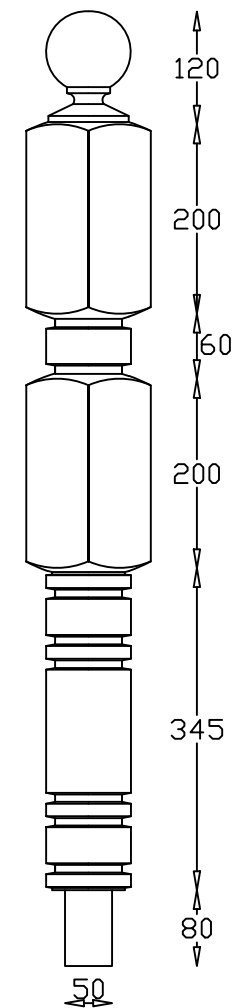

Full Newel

Doweled Newel

Quarter Turn Newel

Winder Newel

Spindle 900mm

Spindle 1100mm

Ball Cap

**Newel Bases**

**Available Sizes**

600mm, 750mm, 900mm  
 1200mm, 1500mm, 1800mm  
 2100mm, 2400mm, 2700mm  
 Other sizes available on request.  
 Can be supplied drilled both ends.

**Spindles Available Sizes**

44 x 44	✓
48 x 48	✓
57 x 57	✓
65 x 65	✓

**Newel Posts Available Sizes**

94 x 94	✓
115 x 115	✓
138 x 138	✓

**S**  
**SPINCRRAFT**  
 Stair Components

158 Annagher Rd Coalisland Co.Tyrone  
 Tel: +44 (0) 28 8774 7727  
 Email: info@spincraft.co.uk  
 Web : www.spincraft.co.uk

---

**Aruna Collection**

Project number \_\_\_\_\_

Drawn by **Spincraft Ltd**

Checked by **January 2017**

© Copyright  
 Spincraft Ltd

Scale -----