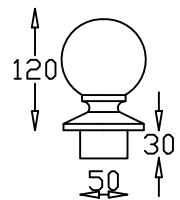

Full Newel

Doweled Newel

Quarter Turn Newel

Winder Newel

Spindle 900mm

Spindle 1100mm

Ball Cap

**Newel Bases**

**Available Sizes**

600mm, 750mm, 900mm  
 1200mm, 1500mm, 1800mm  
 2100mm, 2400mm, 2700mm  
 Other sizes available on request.  
 Can be supplied drilled both ends.

**Spindles Available Sizes**

44 x 44	✓
48 x 48	✓
57 x 57	✓
65 x 65	✓

**Newel Posts Available Sizes**

94 x 94	✓
115 x 115	✓
138 x 138	✓

**S**  
**SPINCRRAFT**  
 Stair Components

158 Annagher Rd Coalisland Co.Tyrone  
 Tel: +44 (0) 28 8774 7727  
 Email: info@spincraft.co.uk  
 Web : www.spincraft.co.uk