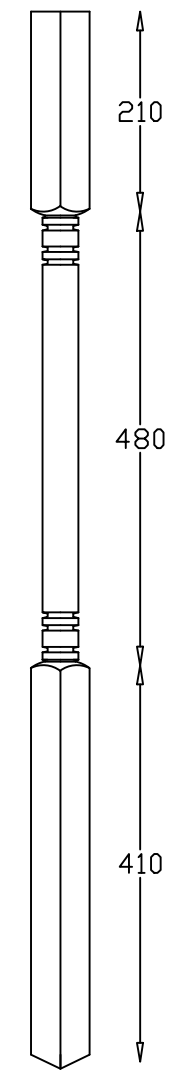

Full Newel

Doweled Newel

Quarter Turn Newel

Winder Newel

Spindle 900mm

Spindle 1100mm

Ball Cap

**Newel Bases**

**Available Sizes**

600mm, 750mm, 900mm  
 1200mm, 1500mm, 1800mm  
 2100mm, 2400mm, 2700mm  
 Other sizes available on request.  
 Can be supplied drilled both ends.

**Spindles Available Sizes**

44 x 44	✓
48 x 48	✓
57 x 57	✓
65 x 65	✓

**Newel Posts Available Sizes**

94 x 94	✓
115 x 115	✓
138 x 138	✓

**S**  
**SPINCRRAFT**  
 Stair Components

158 Annagher Rd Coalisland Co.Tyrone  
 Tel: +44 (0) 28 8774 7727  
 Email: info@spincraft.co.uk  
 Web : www.spincraft.co.uk

---

**Aruna Collection**

Project number \_\_\_\_\_

Drawn by **Spincraft Ltd**

Checked by **January 2017**

© Copyright  
 Spincraft Ltd

Scale -----