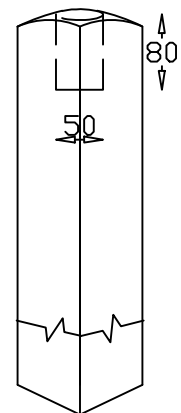

Full Newel

Doweled Newel

Quarter Turn Newel

Winder Newel

Spindle 900mm

Spindle 1100mm

Ball Cap

**Newel Bases**

**Available Sizes**

600mm, 750mm, 900mm  
 1200mm, 1500mm, 1800mm  
 2100mm, 2400mm, 2700mm  
 Other sizes available on request.  
 Can be supplied drilled both ends.

**Spindles Available Sizes**

44 x 44	✓
48 x 48	✓
57 x 57	✓
65 x 65	✓

**Newel Posts Available Sizes**

94 x 94	✓
115 x 115	✓
138 x 138	✓

**S**  
**SPINCRRAFT**  
 Stair Components

158 Annagher Rd Coalisland Co.Tyrone  
 Tel: +44 (0) 28 8774 7727  
 Email: info@spincraft.co.uk  
 Web : www.spincraft.co.uk