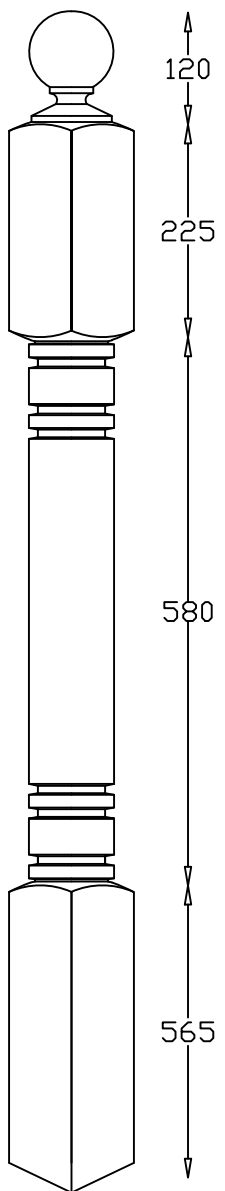

Full Newel

Doweled Newel

Quarter Turn Newel

Winder Newel

Spindle 900mm

Spindle 1100mm

Ball Cap

**Newel Bases**

**Available Sizes**

600mm, 750mm, 900mm  
 1200mm, 1500mm, 1800mm  
 2100mm, 2400mm, 2700mm  
 Other sizes available on request.  
 Can be supplied drilled both ends.

**Spindles Available Sizes**

44 x 44	✓
48 x 48	✓
57 x 57	✓
65 x 65	✓

**Newel Posts Available Sizes**

94 x 94	✓
115 x 115	✓
138 x 138	✓

**S**  
**SPINCRRAFT**  
 Stair Components

158 Annagher Rd Coalisland Co.Tyrone  
 Tel: +44 (0) 28 8774 7727  
 Email: info@spincraft.co.uk  
 Web : www.spincraft.co.uk

---

**Aruna Collection**

Project number \_\_\_\_\_

Drawn by **Spincraft Ltd**

Checked by **January 2017**

© Copyright  
 Spincraft Ltd

Scale -----