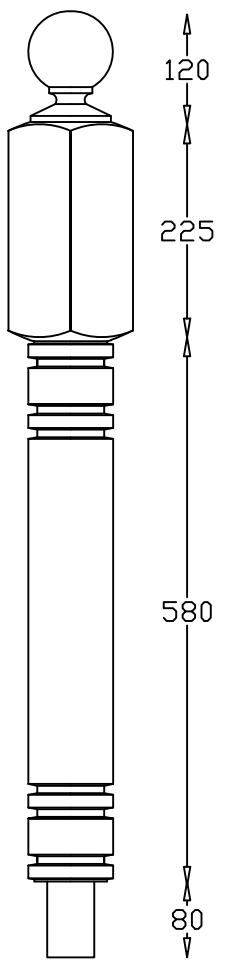

Full Newel

Doweled Newel

Quarter Turn Newel

Winder Newel

Spindle 900mm

Spindle 1100mm

Ball Cap

**Newel Bases**

**Available Sizes**

600mm, 750mm, 900mm  
 1200mm, 1500mm, 1800mm  
 2100mm, 2400mm, 2700mm  
 Other sizes available on request.  
 Can be supplied drilled both ends.

**Spindles Available Sizes**

44 x 44	✓
48 x 48	✓
57 x 57	✓
65 x 65	✓

**Newel Posts Available Sizes**

94 x 94	✓
115 x 115	✓
138 x 138	✓

**S**  
**SPINCRRAFT**  
 Stair Components

158 Annagher Rd Coalisland Co.Tyrone  
 Tel: +44 (0) 28 8774 7727  
 Email: info@spincraft.co.uk  
 Web : www.spincraft.co.uk

---

**Aruna Collection**

Project number \_\_\_\_\_

Drawn by **Spincraft Ltd**

Checked by **January 2017**

© Copyright  
 Spincraft Ltd

Scale -----