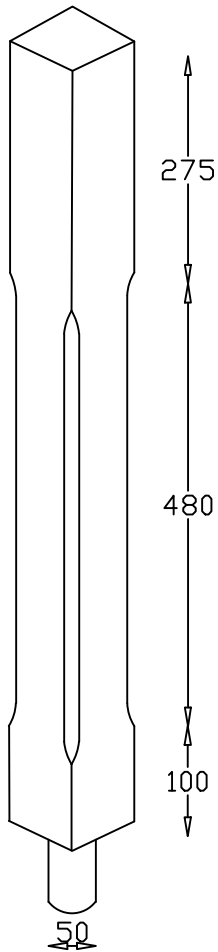

Full Newel

Doweled Newel

Quarter Turn Newel

Winder Newel

Spindle 900mm

Spindle 1100mm

Pyramid Cap
"Optional"

Newel Bases
Available Sizes

600mm, 750mm, 900mm
1200mm, 1500mm, 1800mm
Other sizes available on request.
Can be supplied drilled both ends.

Spindles
Available Sizes

41 x 41	✓
44 x 44	✓
48 x 48	✓
57 x 57	✓

Newel Posts
Available Sizes

94 x 94	✓
115 x 115	✓
138 x 138	✓
175 x 175	✓

S
SPINCRRAFT
Stair Components

158 Annagher Rd Coalisland Co.Tyrone
Tel: +44 (0) 28 8774 7727
Email: info@spincraft.co.uk
Web : www.spincraft.co.uk

Chamfered Collection

Project number _____

Drawn by **Spincraft Ltd**

Date - **January 2017**

© Copyright
Spincraft Ltd

Scale -----