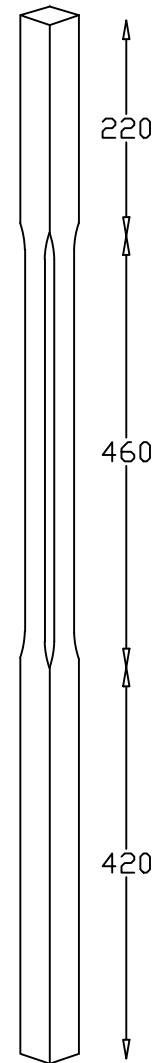

Full Newel

Doweled Newel

Quarter Turn Newel

Winder Newel

Spindle 900mm

Spindle 1100mm

Pyramid Cap
"Optional"

Newel Bases
Available Sizes

600mm, 750mm, 900mm
1200mm, 1500mm, 1800mm
Other sizes available on request.
Can be supplied drilled both ends.

Spindles
Available Sizes

41 x 41	✓
44 x 44	✓
48 x 48	✓
57 x 57	✓

Newel Posts
Available Sizes

94 x 94	✓
115 x 115	✓
138 x 138	✓
175 x 175	✓

S
SPINCRRAFT
Stair Components

158 Annagher Rd Coalisland Co.Tyrone
Tel: +44 (0) 28 8774 7727
Email: info@spincraft.co.uk
Web : www.spincraft.co.uk

Chamfered Collection

Project number _____

Drawn by **Spincraft Ltd**

Date - **January 2017**

© Copyright
Spincraft Ltd

Scale -----