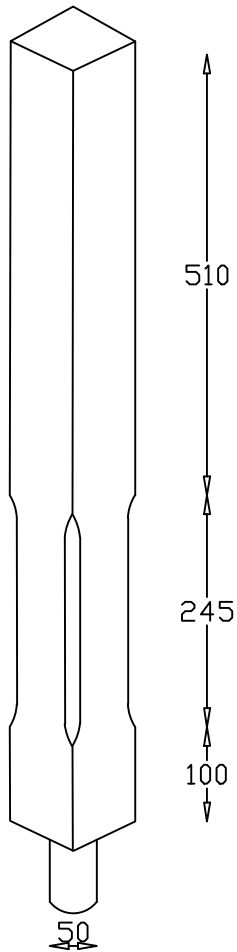

Full Newel

Doweled Newel

Quarter Turn Newel

Winder Newel

Spindle 900mm

Spindle 1100mm

Pyramid Cap
"Optional"

Newel Bases
Available Sizes

600mm, 750mm, 900mm
1200mm, 1500mm, 1800mm
Other sizes available on request.
Can be supplied drilled both ends.

Spindles
Available Sizes

41 x 41	✓
44 x 44	✓
48 x 48	✓
57 x 57	✓

Newel Posts
Available Sizes

94 x 94	✓
115 x 115	✓
138 x 138	✓
175 x 175	✓

S
SPINCRRAFT
Stair Components

158 Annagher Rd Coalisland Co.Tyrone
Tel: +44 (0) 28 8774 7727
Email: info@spincraft.co.uk
Web : www.spincraft.co.uk

Chamfered Collection

Project number _____

Drawn by **Spincraft Ltd**

Date - **January 2017**

© Copyright
Spincraft Ltd

Scale -----