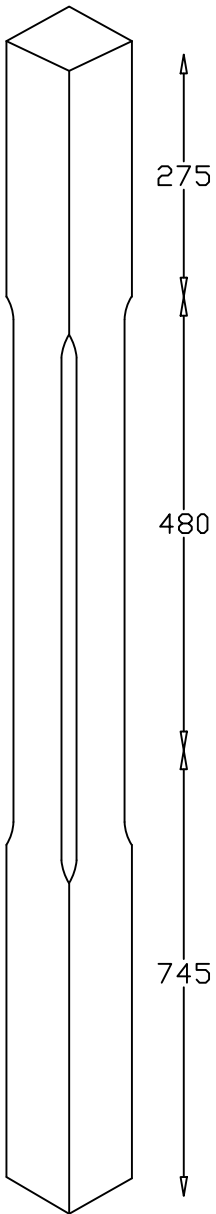

Full Newel

Doweled Newel

Quarter Turn Newel

Winder Newel

Spindle 900mm

Spindle 1100mm

Pyramid Cap
"Optional"

Newel Bases
Available Sizes

600mm, 750mm, 900mm
1200mm, 1500mm, 1800mm
Other sizes available on request.
Can be supplied drilled both ends.

Spindles
Available Sizes

41 x 41	✓
44 x 44	✓
48 x 48	✓
57 x 57	✓

Newel Posts
Available Sizes

94 x 94	✓
115 x 115	✓
138 x 138	✓
175 x 175	✓

S
SPINCRRAFT
Stair Components

158 Annagher Rd Coalisland Co.Tyrone
Tel: +44 (0) 28 8774 7727
Email: info@spincraft.co.uk
Web : www.spincraft.co.uk

Chamfered Collection

Project number _____

Drawn by **Spincraft Ltd**

Date - **January 2017**

© Copyright
Spincraft Ltd

Scale -----