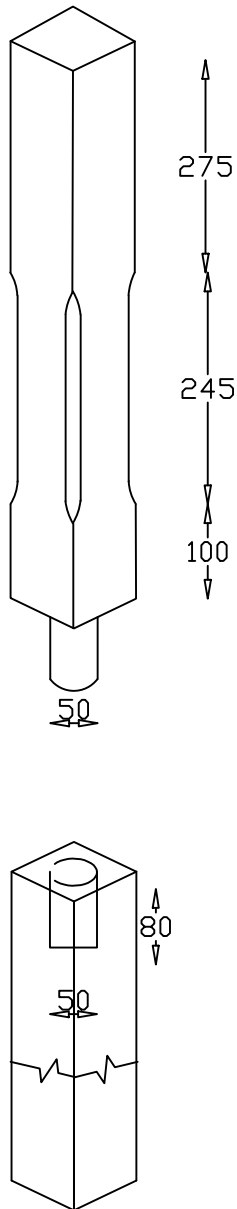

Full Newel

Doweled Newel

Quarter Turn Newel

Winder Newel

Spindle 900mm

Spindle 1100mm

Pyramid Cap
"Optional"

Newel Bases
Available Sizes

600mm, 750mm, 900mm
1200mm, 1500mm, 1800mm
Other sizes available on request.
Can be supplied drilled both ends.

Spindles
Available Sizes

41 x 41	✓
44 x 44	✓
48 x 48	✓
57 x 57	✓

Newel Posts
Available Sizes

94 x 94	✓
115 x 115	✓
138 x 138	✓
175 x 175	✓

S
SPINCRRAFT
Stair Components

158 Annagher Rd Coalisland Co.Tyrone
Tel: +44 (0) 28 8774 7727
Email: info@spincraft.co.uk
Web : www.spincraft.co.uk

Chamfered Collection

Project number _____

Drawn by **Spincraft Ltd**

Date - **January 2017**

© Copyright
Spincraft Ltd

Scale -----