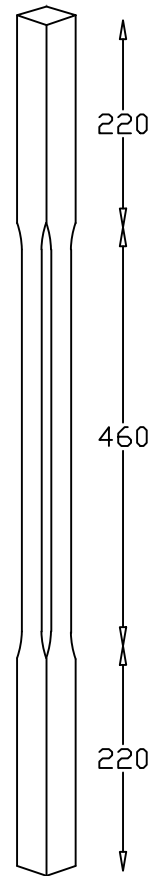

Full Newel

Doweled Newel

Quarter Turn Newel

Winder Newel

Spindle 900mm

Spindle 1100mm

Pyramid Cap
"Optional"

Newel Bases
Available Sizes

600mm, 750mm, 900mm
1200mm, 1500mm, 1800mm
Other sizes available on request.
Can be supplied drilled both ends.

Spindles
Available Sizes

41 x 41	✓
44 x 44	✓
48 x 48	✓
57 x 57	✓

Newel Posts
Available Sizes

94 x 94	✓
115 x 115	✓
138 x 138	✓
175 x 175	✓

S
SPINCRRAFT
Stair Components

158 Annagher Rd Coalisland Co.Tyrone
Tel: +44 (0) 28 8774 7727
Email: info@spincraft.co.uk
Web : www.spincraft.co.uk

Chamfered Collection

Project number _____

Drawn by **Spincraft Ltd**

Date - **January 2017**

© Copyright
Spincraft Ltd

Scale -----