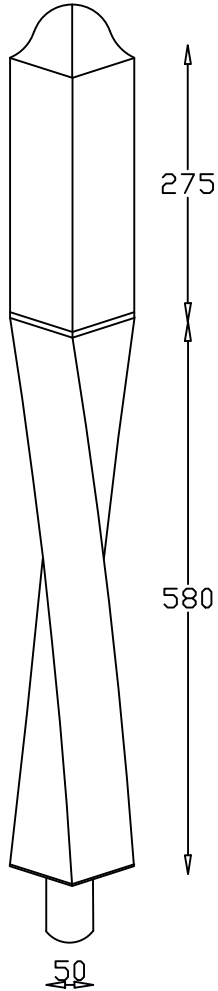

Full Newel

Doweled Newel

Quarter Turn Newel

Winder Newel

Spindle 900mm

Spindle 1100mm

Spindles Available Sizes

44 x 44	✓
48 x 48	✓
57 x 57	✓
65 x 65	✓

Newel Posts Available Sizes

94 x 94	✓
115 x 115	✓
138 x 138	✓

Newel Bases

Available Sizes

600mm, 750mm, 900mm

1200mm, 1500mm, 1800mm

Other sizes available on request.

Can be supplied drilled both ends.

S
SPINCRIFT
Stair Components

158 Annagher Rd Coalisland Co.Tyrone
Tel: +44 (0) 28 8774 7727
Email: info@spincraft.co.uk
Web : www.spincraft.co.uk

Lunar Twist Collection

Project number

Drawn by Spincraft Ltd