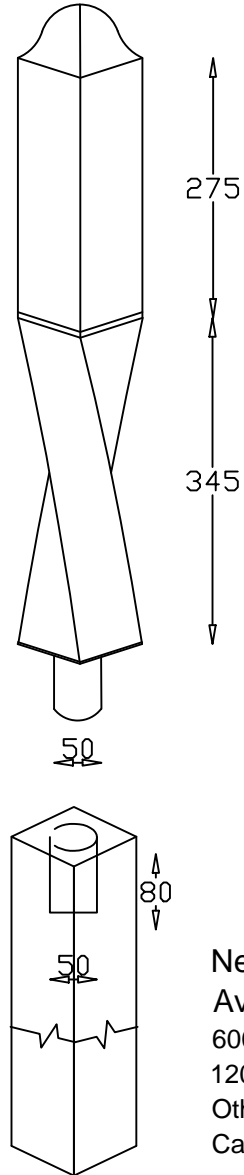

Full Newel

Doweled Newel

Quarter Turn Newel

Winder Newel

Spindle 900mm

Spindle 1100mm

Spindles Available Sizes

44 x 44	✓
48 x 48	✓
57 x 57	✓
65 x 65	✓

Newel Posts Available Sizes

94 x 94	✓
115 x 115	✓
138 x 138	✓

Newel Bases

Available Sizes

600mm, 750mm, 900mm

1200mm, 1500mm, 1800mm

Other sizes available on request.

Can be supplied drilled both ends.