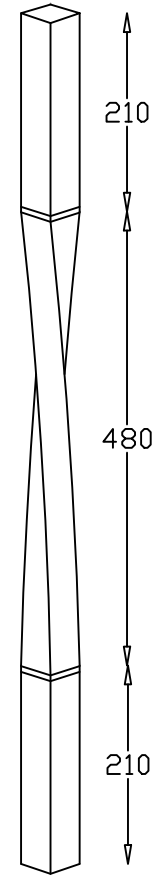

Full Newel

Doweled Newel

Quarter Turn Newel

Winder Newel

Spindle 900mm

Spindle 1100mm

Spindles Available Sizes

44 x 44	✓
48 x 48	✓
57 x 57	✓
65 x 65	✓

Newel Posts Available Sizes

94 x 94	✓
115 x 115	✓
138 x 138	✓

Newel Bases

Available Sizes

600mm, 750mm, 900mm

1200mm, 1500mm, 1800mm

Other sizes available on request.

Can be supplied drilled both ends.

S
SPINCRIFT
Stair Components

158 Annagher Rd Coalisland Co.Tyrone
Tel: +44 (0) 28 8774 7727
Email: info@spincraft.co.uk
Web : www.spincraft.co.uk

Lunar Twist Collection

Project number

Drawn by Spincraft Ltd

Date January 2017

© Copyright
Spincraft Ltd

Scale ----