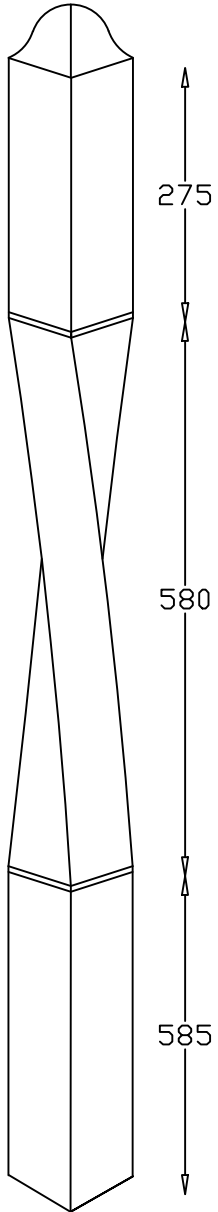

Full Newel

Doweled Newel

Quarter Turn Newel

Winder Newel

Spindle 900mm

Spindle 1100mm

Spindles Available Sizes

44 x 44	✓
48 x 48	✓
57 x 57	✓
65 x 65	✓

Newel Posts Available Sizes

94 x 94	✓
115 x 115	✓
138 x 138	✓

Newel Bases

Available Sizes

600mm, 750mm, 900mm

1200mm, 1500mm, 1800mm

Other sizes available on request.

Can be supplied drilled both ends.

S
SPINCRIFT
Stair Components

158 Annagher Rd Coalisland Co.Tyrone
Tel: +44 (0) 28 8774 7727
Email: info@spincraft.co.uk
Web : www.spincraft.co.uk

Lunar Twist Collection

Project number

Drawn by Spincraft Ltd

Date January 2017

© Copyright
Spincraft Ltd

Scale ----