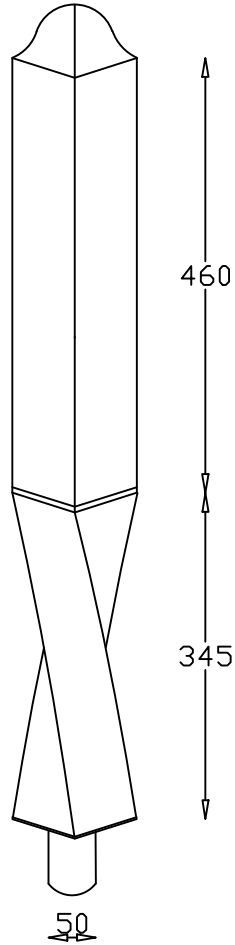

Full Newel

Doweled Newel

Quarter Turn Newel

Winder Newel

Spindle 900mm

Spindle 1100mm

Spindles Available Sizes

44 x 44	✓
48 x 48	✓
57 x 57	✓
65 x 65	✓

Newel Posts Available Sizes

94 x 94	✓
115 x 115	✓
138 x 138	✓

Newel Bases

Available Sizes

600mm, 750mm, 900mm

1200mm, 1500mm, 1800mm

Other sizes available on request.

Can be supplied drilled both ends.