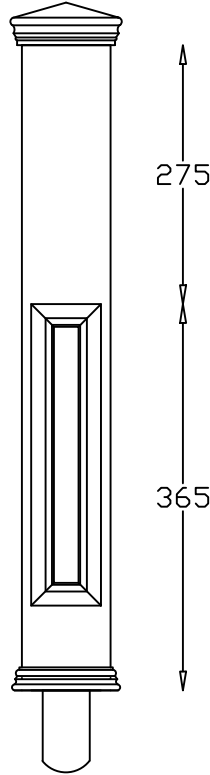

Doweled Newel
Long Block

Doweled Newel
Short Block

Quarter
Turn Newel

Winder
Newel

The above photograph displays our Supreme Panel Newel aligned with our popular Denby spindle (both shown in Oak). Alternatively, these newels can be complimented by any of the spindles from our traditional range.

Spindles
Available Sizes

41 x 41	✓
44 x 44	✓
48 x 48	✓
57 x 57	✓

Newel Posts
Available Sizes

94 x 94	C/W 115 x 115 Base
115 x 115	C/W 138 x 138 Base
138 x 138	C/W 159 x 159 Base
175 x 175	C/W 196 x 196 Base

Supplied With
Pyramid Cap

Newel Bases

Available Sizes

600-750-900-1200-1500-1800-2400mm
Other sizes available on request.
Can be supplied drilled both ends.

S
SPINCRRAFT
Stair Components

158 Annagher Rd Coalisland Co.Tyrone
Tel: +44 (0) 28 8774 7727
Email: info@spincraft.co.uk
Web : www.spincraft.co.uk

Supreme Panel Oak

Project number

Drawn by Spincraft Ltd

Checked by January 2017

© Copyright
Spincraft Ltd

Scale ----