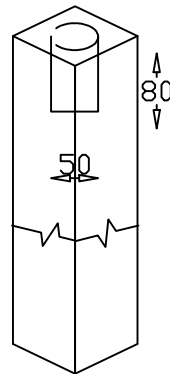

Doweled Newel
Long Block

Doweled Newel
Short Block

Quarter
Turn Newel

Winder
Newel

The above photograph displays our Supreme Panel Newel aligned with our popular Denby spindle (both shown in Oak). Alternatively, these newels can be complimented by any of the spindles from our traditional range.

Spindles
Available Sizes

41 x 41	✓
44 x 44	✓
48 x 48	✓
57 x 57	✓

Newel Posts
Available Sizes

94 x 94	C/W 115 x 115 Base
115 x 115	C/W 138 x 138 Base
138 x 138	C/W 159 x 159 Base
175 x 175	C/W 196 x 196 Base

Supplied With
Pyramid Cap

Newel Bases

Available Sizes

600-750-900-1200-1500-1800-2400mm
Other sizes available on request.
Can be supplied drilled both ends.

S
SPINCRRAFT
Stair Components

158 Annagher Rd Coalisland Co.Tyrone
Tel: +44 (0) 28 8774 7727
Email: info@spincraft.co.uk
Web : www.spincraft.co.uk