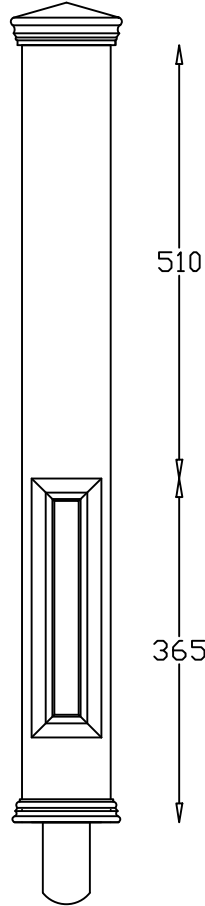

Doweled Newel
Long Block

Doweled Newel
Short Block

Quarter
Turn Newel

Winder
Newel

The above photograph displays our Supreme Panel Newel aligned with our popular Denby spindle (both shown in Oak). Alternatively, these newels can be complimented by any of the spindles from our traditional range.

Spindles
Available Sizes

41 x 41	✓
44 x 44	✓
48 x 48	✓
57 x 57	✓

Newel Posts
Available Sizes

94 x 94	C/W 115 x 115 Base
115 x 115	C/W 138 x 138 Base
138 x 138	C/W 159 x 159 Base
175 x 175	C/W 196 x 196 Base

Supplied With
Pyramid Cap

Newel Bases

Available Sizes

600-750-900-1200-1500-1800-2400mm
Other sizes available on request.
Can be supplied drilled both ends.

S
SPINCRRAFT
Stair Components

158 Annagher Rd Coalisland Co.Tyrone
Tel: +44 (0) 28 8774 7727
Email: info@spincraft.co.uk
Web : www.spincraft.co.uk

Supreme Panel Oak

Project number

Drawn by Spincraft Ltd

Checked by January 2017

© Copyright
Spincraft Ltd

Scale ----