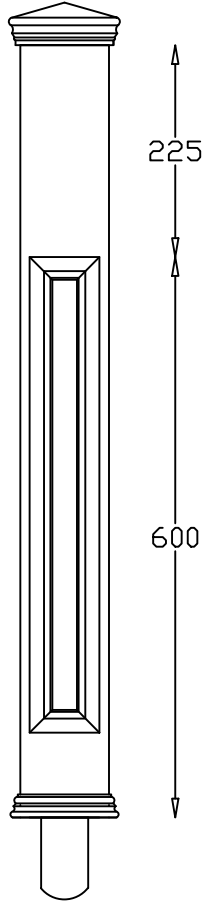

Doweled Newel
Long Block

Doweled Newel
Short Block

Quarter
Turn Newel

Winder
Newel

The above photograph displays our Supreme Panel Newel aligned with our popular Denby spindle (both shown in Oak). Alternatively, these newels can be complimented by any of the spindles from our traditional range.

Spindles
Available Sizes

41 x 41	✓
44 x 44	✓
48 x 48	✓
57 x 57	✓

Newel Posts
Available Sizes

94 x 94	C/W 115 x 115 Base
115 x 115	C/W 138 x 138 Base
138 x 138	C/W 159 x 159 Base
175 x 175	C/W 196 x 196 Base

Supplied With
Pyramid Cap

Newel Bases

Available Sizes

600-750-900-1200-1500-1800-2400mm
Other sizes available on request.
Can be supplied drilled both ends.

S
SPINCRRAFT
Stair Components

158 Annagher Rd Coalisland Co.Tyrone
Tel: +44 (0) 28 8774 7727
Email: info@spincraft.co.uk
Web : www.spincraft.co.uk

Supreme Panel Oak

Project number

Drawn by Spincraft Ltd

Checked by January 2017

© Copyright
Spincraft Ltd

Scale ----