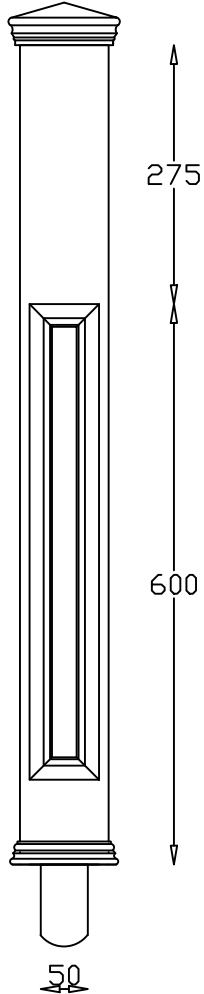

Doweled Newel
Long Block

Doweled Newel
Short Block

Quarter
Turn Newel

Winder
Newel

The above photograph displays our Supreme Panel Newel aligned with our popular Denby spindle (both shown in Oak). Alternatively, these newels can be complimented by any of the spindles from our traditional range.

Spindles
Available Sizes

41 x 41	✓
44 x 44	✓
48 x 48	✓
57 x 57	✓

Newel Posts
Available Sizes

94 x 94	C/W 115 x 115 Base
115 x 115	C/W 138 x 138 Base
138 x 138	C/W 159 x 159 Base
175 x 175	C/W 196 x 196 Base

Supplied With
Pyramid Cap

Newel Bases

Available Sizes

600-750-900-1200-1500-1800-2400mm
Other sizes available on request.
Can be supplied drilled both ends.

S
SPINCRRAFT
Stair Components

158 Annagher Rd Coalisland Co.Tyrone
Tel: +44 (0) 28 8774 7727
Email: info@spincraft.co.uk
Web : www.spincraft.co.uk

Supreme Panel Oak

Project number

Drawn by Spincraft Ltd

Checked by January 2017

© Copyright
Spincraft Ltd

Scale ----