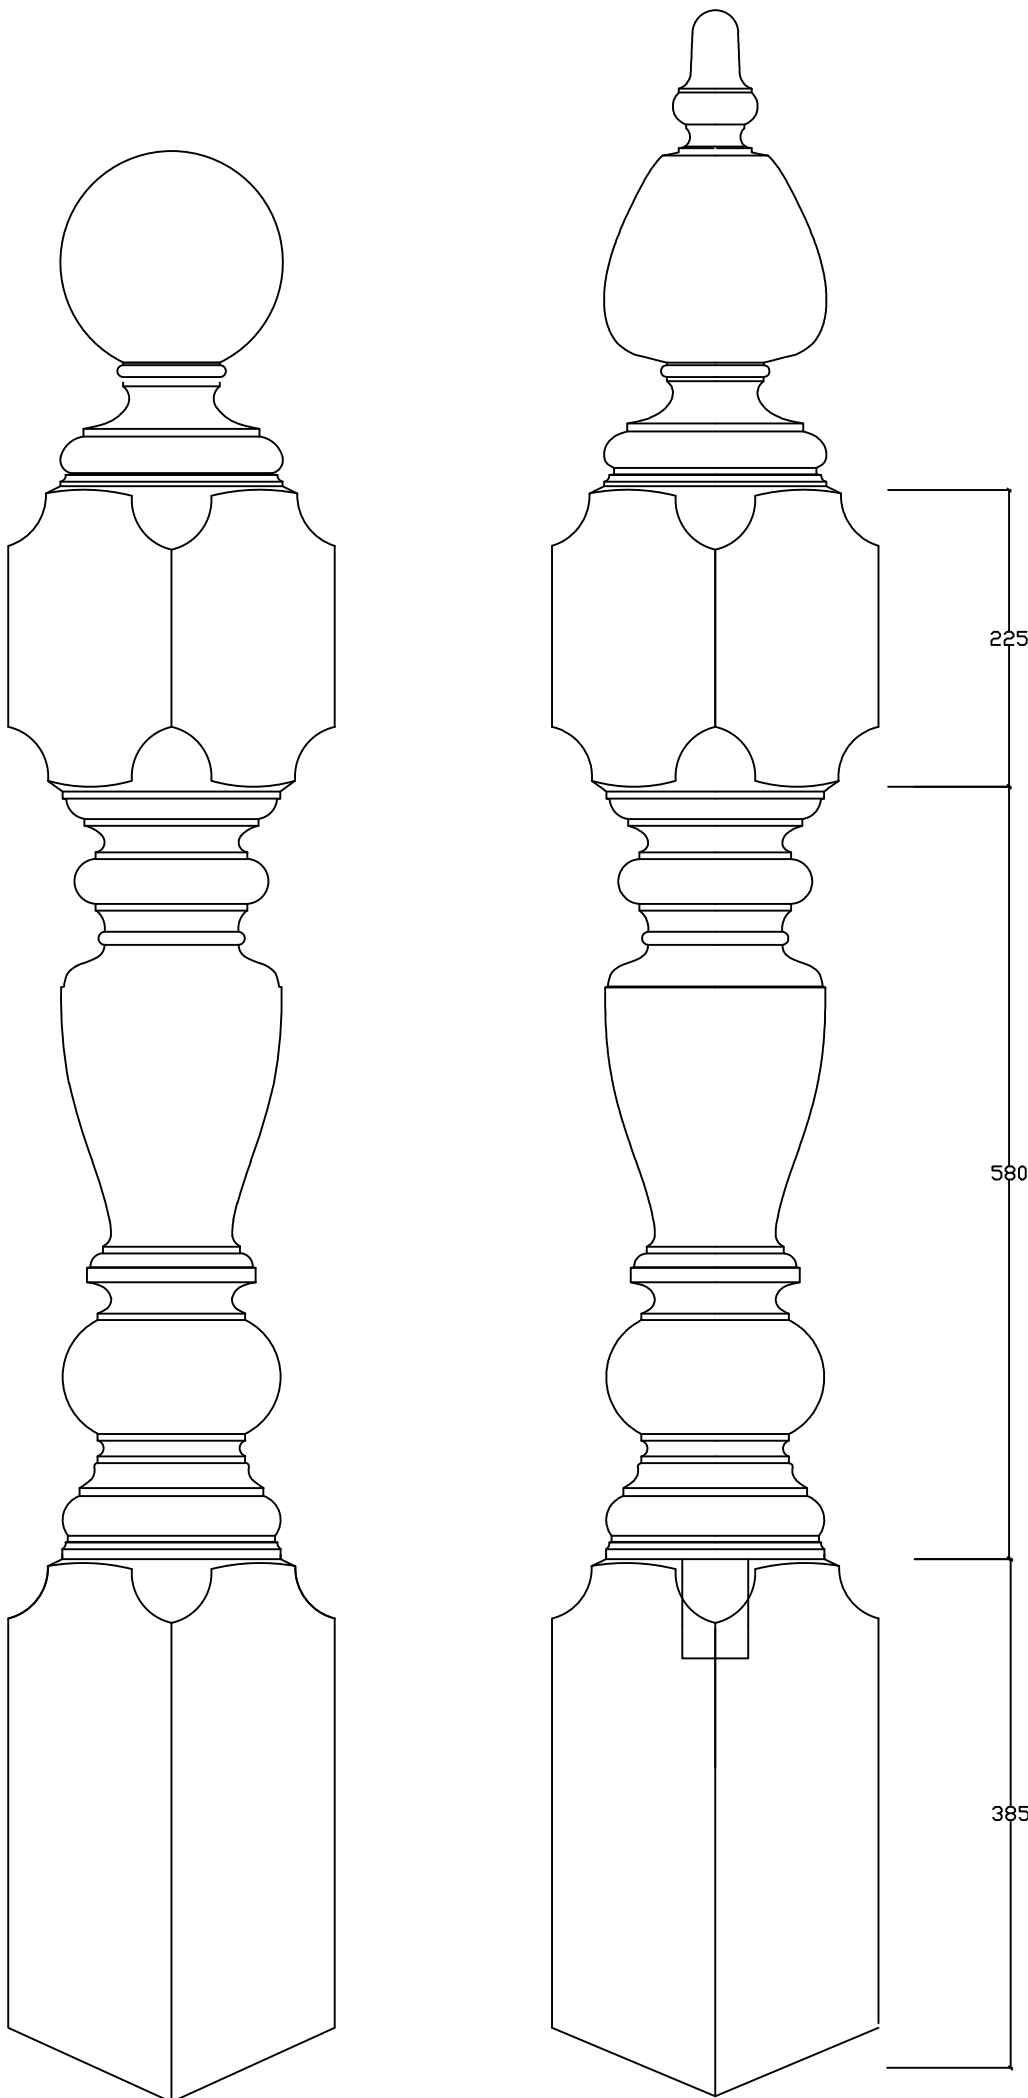

Victorian Rose Available Sizes

94 x 94	NA
115 x 115	NA
138 x 138	✓
175 x 175	✓
200 x 200	✓

The Victorian Rose post, complete with a ball or an acorn top, is displayed alongside an Oak 57mm Brompton spindles. However, it is equally complemented by any of the designs from our Traditional Range. The Victorian Rose is supplied in two pieces - the dowel post and the base.

© Copyright
Spincraft Ltd

Scale -----